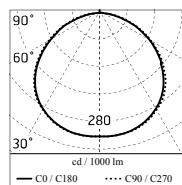

Optique

Type d'éclairage	Direct
type de LED	Power LED
Light distribution	Symétrique
Type d'optique	Lumière diffuse