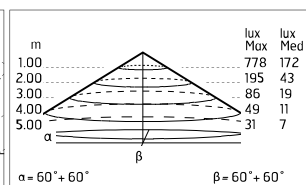

Optique

Type d'éclairage	Direct
type de LED	Power LED
Light distribution	Symétrique
Type d'optique	Lumière diffuse