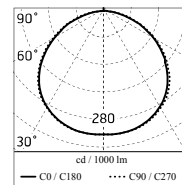

Optique

Type d'éclairage	Direct
type de LED	Power LED
Light distribution	Symétrique
Type d'optique	Lumière diffuse