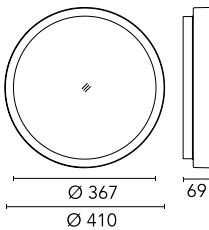

Physique

Coloris	White-Yellow
----------------	--------------

Anna 410 Bicolour White/Yellow

SPD (Surge Protection Device)
237