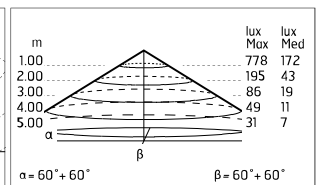

Optique

Type d'éclairage	Direct
type de LED	Power LED
Light distribution	Symétrique
Type d'optique	Lumière diffuse