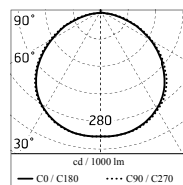

Optique

Type d'éclairage	Direct
type de LED	Power LED
Light distribution	Symétrique
Type d'optique	Lumière diffuse