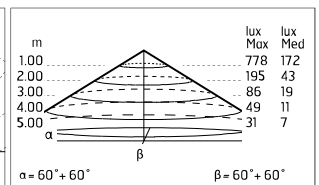

Optique

Type d'éclairage	Direct
type de LED	Power LED
Light distribution	Symétrique
Type d'optique	Lumière diffuse