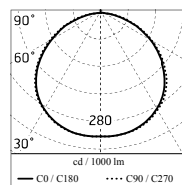

Optique

Type d'éclairage	Direct
type de LED	Power LED
Light distribution	Symétrique
Type d'optique	Lumière diffuse