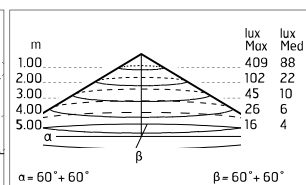

Optique

Type d'éclairage	Direct
type de LED	Power LED
Light distribution	Symétrique
Type d'optique	Lumière diffuse