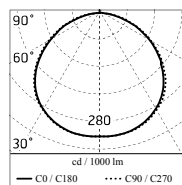

Electrique

Fréquence (Hz)	50-60	Classe d'isolation	I
Tension (V)	220-240		
Dimmable	Oui		
Type de driver	Electronique dimmable 1-10V		
Urgence	Sans		

Physique

Coloris	White-Green