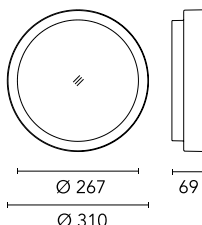

Electrique

Fréquence (Hz)	50-60	Classe d'isolation	I
Tension (V)	220-240		
Dimmable	Oui		
Type de driver	Electronique dimmable 1-10V		
Urgence	Sans		

Physique

Coloris	White-Green