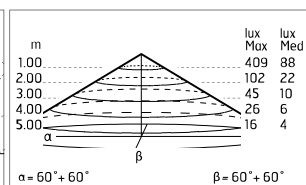

Electrique

Fréquence (Hz)	50-60	Classe d'isolation	I
Tension (V)	220-240		
Dimmable	Oui		
Type de driver	Electronique dimmable 1-10V		
Urgence	Sans		

Physique

Coloris	White-Green