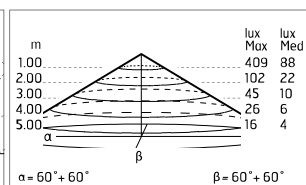

Electrique

Fréquence (Hz)	50-60	Classe d'isolation	I
Tension (V)	220-240		
Dimmable	Non		
Type de driver	non dimmable		
Urgence	Sans		

Physique

Coloris	White-Green