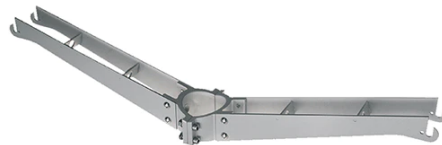

## Pole Ø 102 mm h 5000(+500 mm In-ground) mm

■ 4155.6 - Grau

### Physikalisch

**Farbe** Grau

Pole Ø 102 mm h 5000(+500 mm In-ground) mm

---

Pole Bracket Minifranco/Perseo 16 Ø  
102 mm 180 mm Single  
221.6

---

Pole Bracket Minifranco/Perseo 16 Ø  
102 mm 180 mm Double  
222.6

---

Pole Bracket Minifranco/Perseo 16 Ø  
102 mm 500 mm Single  
223.6

---

Pole Bracket Minifranco/Perseo 16 Ø  
102 mm 500 mm Double  
224.6

---

Pole Bracket Franco/Perseo 30 Ø 102  
mm 500 mm Double  
89.6