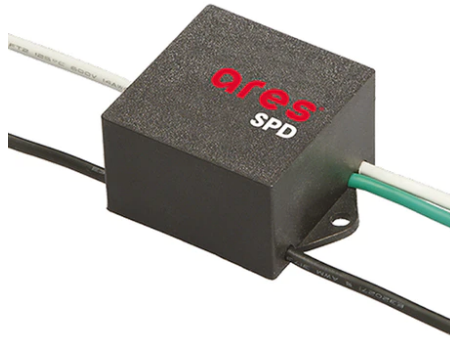

Perseo 16 Asymmetric Optic Dimmable 1-10V

■ 525063-310.A.4 - Schwarz

Adjustable projector for installation on wall or on pole.

Configuration: die-cast aluminium structure. EN AB-47100 alloy (low copper content). Glass diffuser: extra-clear, fixed to the frame through a robotic gluing system.

Notfall Ohne

Physikalisch

Farbe Schwarz

Perseo 16 Asymmetric Optic Dimmable 1-10V

Pole Ø 102 mm h 5000(+500 mm In-ground) mm
4155.3

Base Plate and Fixing Bolts Perseo 9
182

Wall Bracket 620 mm
Minifranco/Perseo 16
88.4

Pole Bracket Minifranco/Perseo 16 Ø
102 mm 180 mm Double
222.4

SPD (Surge Protection Device)
237

Pole with base Perseo 16 h 800 mm
179.4

Pole Franco/Perseo/Dooku h 3500(+500 mm Inground) mm Ø76 mm
250.6

Pole Franco/Perseo/Dooku h 3500(+500 mm Inground) mm Ø76 mm
250.3