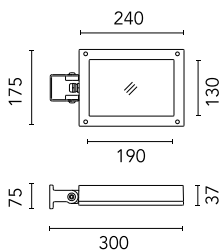

Optisch

Beleuchtungstyp	Direkt
LED-Typ	Leistungs-LED
Light distribution	Asymmetrisch
Optiktyp	Scheinwerfer mit großem Abstrahlwinkel