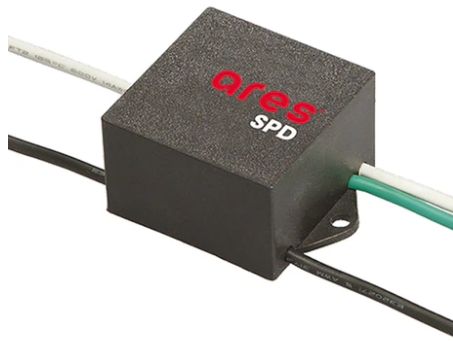

Perseo 16 Asymmetric Optic Dimmable 1-10V

■ 525063-310.A.12 - Forest Green

Adjustable projector for installation on wall or on pole.

Configuration: die-cast aluminium structure. EN AB-47100 alloy (low copper content). Glass diffuser: extra-clear, fixed to the frame through a robotic gluing system.

Pole Franco/Perseo/Dooku h 4500(with Base) mm Ø76 mm
249.6

Pole Franco/Perseo/Dooku h 3500(with Base) mm Ø76 mm
248.3

Pole Franco/Perseo/Dooku h 3500(with Base) mm Ø76 mm
248.6

Pole Bracket Minifranco/Perseo 16 Ø
102 mm 500 mm Double
224.12

SPD (Surge Protection Device)

Pole Ø 102 mm h 4000 mm With Base

Pole Bracket Minifranco/Perseo 16 Ø
102 mm 180 mm Single
221.12

Base Plate and Fixing Bolts Perseo 9
182

Pole Ø 102 mm h 4000 mm With Base
4140.3