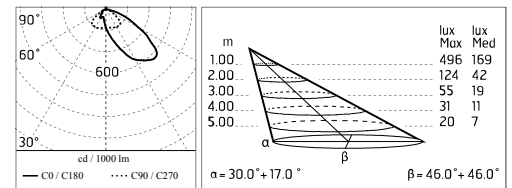

Optisch

Beleuchtungstyp	Direkt
LED-Typ	Leistungs-LED
Light distribution	Asymmetrisch
Optiktyp	Scheinwerfer mit großem Abstrahlwinkel