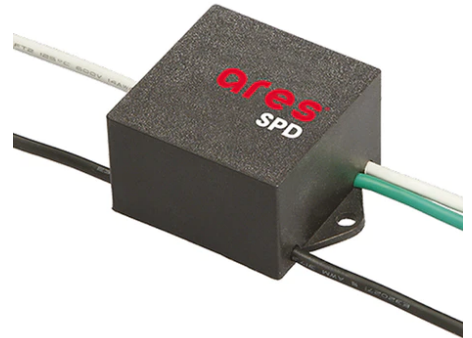

Perseo 16 Asymmetric Optic Dali

525063-300.A.1 - Weiss

Adjustable projector for installation on wall or on pole.

Configuration: die-cast aluminium structure. EN AB-47100 alloy (low copper content). Glass diffuser: extra-clear, fixed to the frame through a robotic gluing system.

Notfall

Ohne

Physikalisch

Farbe Weiss

Perseo 16 Asymmetric Optic Dali

Pole Franco/Perseo/Dooku h 3500(+500 mm Inground) mm Ø76 mm
250.3

Pole Bracket Minifranco/Perseo 16 Ø 76 mm 500 mm Single
231.1

Pole Bracket Minifranco/Perseo 16 Ø 76 mm 180 mm Single
229.1

Wall Washer Visor Perseo 16
165.4

Wall Bracket 620 mm Minifranco/Perseo 16
88.1

SPD (Surge Protection Device)
237

Pole Bracket Minifranco/Perseo 16 Ø 102 mm 180 mm Single
221.1

Antivandal Louvre Perseo 16
166.4