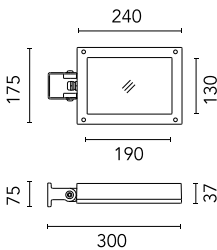

Optisch

Beleuchtungstyp	Direkt
LED-Typ	Leistungs-LED
Light distribution	Asymmetrisch
Optiktyp	Scheinwerfer mit großem Abstrahlwinkel