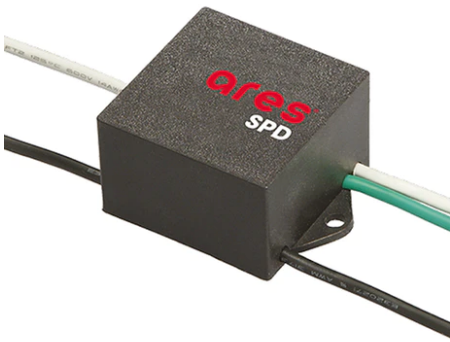

## Pan Dimmable 1-10V

---

SPD (Surge Protection Device)  
237