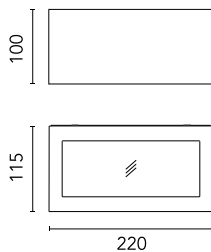

Optisch

Beleuchtungstyp	Direkt
LED-Typ	Leistungs-LED
Light distribution	Symmetrisch
Optiktyp	Streulicht