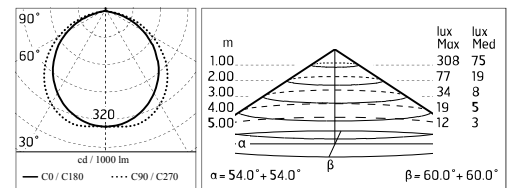

Optisch

Beleuchtungstyp	Direkt
LED-Typ	Leistungs-LED
Light distribution	Symmetrisch
Optiktyp	Streulicht