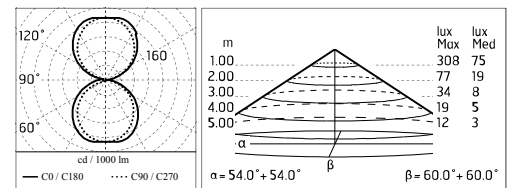

Optisch

Beleuchtungstyp	Indirekt, Direkt
LED-Typ	Leistungs-LED
Light distribution	Symmetrisch
Optiktyp	Streulicht