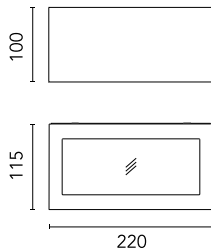

Optisch

Beleuchtungstyp	Indirekt, Direkt
LED-Typ	Leistungs-LED
Light distribution	Symmetrisch
Optiktyp	Streulicht