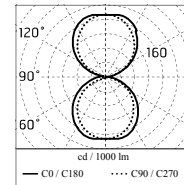

Optisch

Beleuchtungstyp	Indirekt, Direkt
LED-Typ	Leistungs-LED
Light distribution	Symmetrisch
Optiktyp	Streulicht