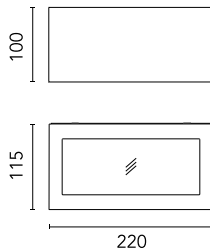

Optisch

Beleuchtungstyp	Indirekt, Direkt
LED-Typ	Leistungs-LED
Light distribution	Symmetrisch
Optiktyp	Streulicht