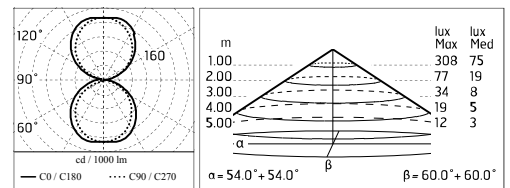

Optisch

Beleuchtungstyp	Indirekt, Direkt
LED-Typ	Leistungs-LED
Light distribution	Symmetrisch
Optiktyp	Streulicht