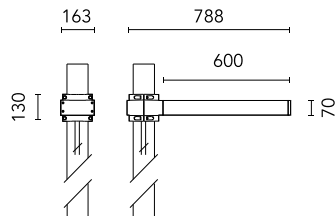

Optisch

Beleuchtungstyp	Direkt
LED-Typ	Leistungs-LED
Light distribution	Symmetrisch
Optiktyp	Scheinwerfer mit großem Abstrahlwinkel