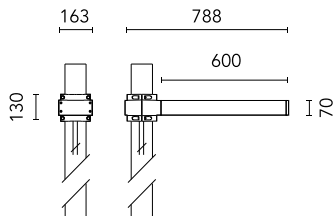

Optisch

Beleuchtungstyp	Direkt
LED-Typ	Leistungs-LED
Light distribution	Symmetrisch
Optiktyp	Scheinwerfer mit großem Abstrahlwinkel