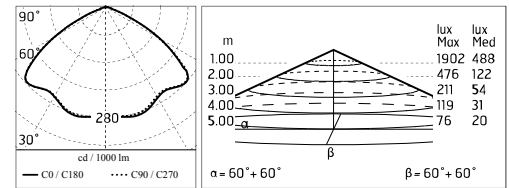

Optisch

Beleuchtungstyp	Direkt
LED-Typ	Leistungs-LED
Light distribution	Symmetrisch
Optiktyp	Scheinwerfer mit großem Abstrahlwinkel