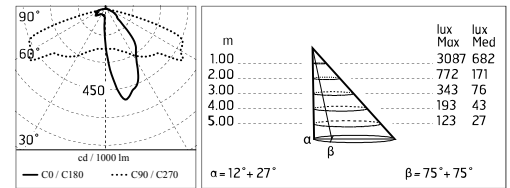

Optisch

Beleuchtungstyp	Direkt
LED-Typ	Leistungs-LED
Light distribution	Asymmetrisch
Optiktyp	Scheinwerfer mit großem Abstrahlwinkel