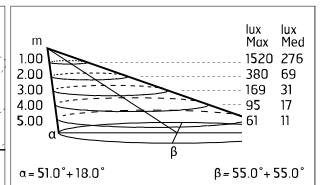

Optisch

Beleuchtungstyp	Direkt
LED-Typ	Leistungs-LED
Light distribution	Asymmetrisch
Optiktyp	Scheinwerfer mit großem Abstrahlwinkel