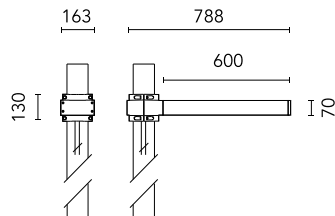

Optisch

Beleuchtungstyp	Direkt
LED-Typ	Leistungs-LED
Light distribution	Asymmetrisch
Optiktyp	Scheinwerfer mit großem Abstrahlwinkel