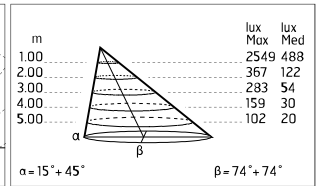

Optisch

Beleuchtungstyp	Direkt
LED-Typ	Leistungs-LED
Light distribution	Asymmetrisch
Optiktyp	Scheinwerfer mit großem Abstrahlwinkel