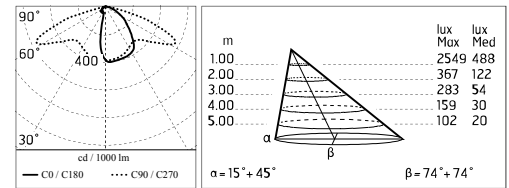

Optisch

Beleuchtungstyp	Direkt
LED-Typ	Leistungs-LED
Light distribution	Asymmetrisch
Optiktyp	Scheinwerfer mit großem Abstrahlwinkel