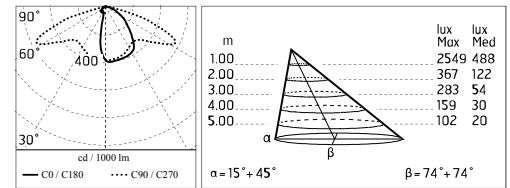

Optisch

Beleuchtungstyp	Direkt
LED-Typ	Leistungs-LED
Light distribution	Asymmetrisch
Optiktyp	Scheinwerfer mit großem Abstrahlwinkel