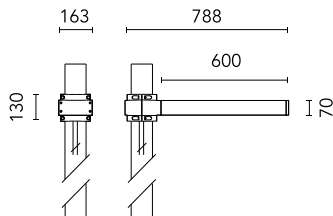

Optisch

Beleuchtungstyp	Direkt
LED-Typ	Leistungs-LED
Light distribution	Asymmetrisch
Optiktyp	Scheinwerfer mit großem Abstrahlwinkel