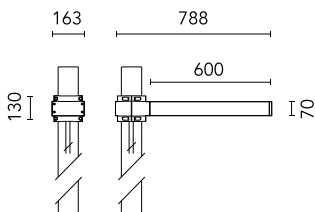

Optisch

Beleuchtungstyp	Direkt
LED-Typ	Leistungs-LED
Light distribution	Symmetrisch
Optiktyp	Scheinwerfer mit großem Abstrahlwinkel