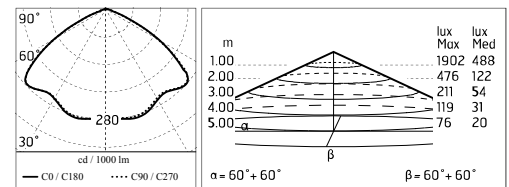

Optisch

Beleuchtungstyp	Direkt
LED-Typ	Leistungs-LED
Light distribution	Symmetrisch
Optiktyp	Scheinwerfer mit großem Abstrahlwinkel