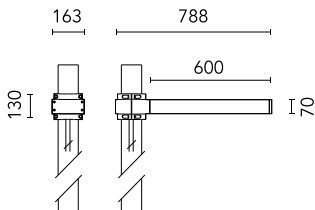

Optisch

Beleuchtungstyp	Direkt
LED-Typ	Leistungs-LED
Light distribution	Symmetrisch
Optiktyp	Scheinwerfer mit großem Abstrahlwinkel