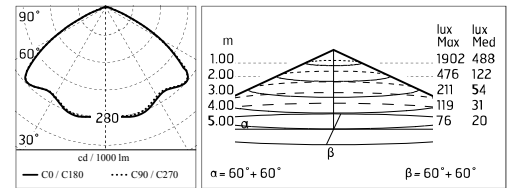

Optisch

Beleuchtungstyp	Direkt
LED-Typ	Leistungs-LED
Light distribution	Symmetrisch
Optiktyp	Scheinwerfer mit großem Abstrahlwinkel