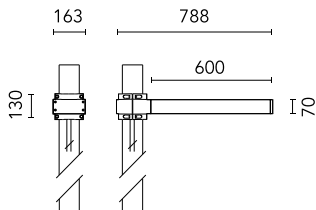

Optisch

Beleuchtungstyp	Direkt
LED-Typ	Leistungs-LED
Light distribution	Asymmetrisch
Optiktyp	Scheinwerfer mit großem Abstrahlwinkel