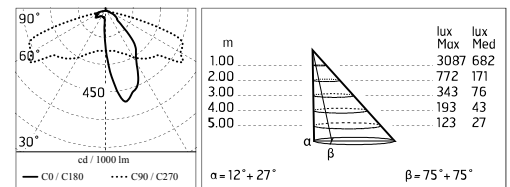

Optisch

Beleuchtungstyp	Direkt
LED-Typ	Leistungs-LED
Light distribution	Asymmetrisch
Optiktyp	Scheinwerfer mit großem Abstrahlwinkel