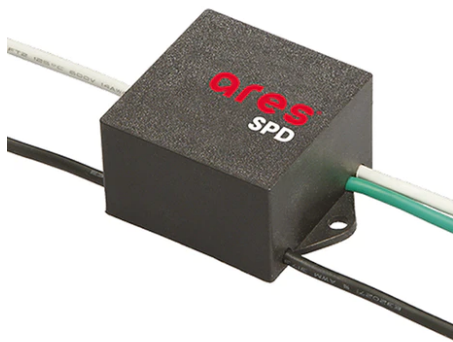

Dooku 600 Single Top Pole Ø102 mm Foot&Cycle Optic Dimmable 1-10V

■ 539027-310.6 - Grau

Projector for installation on wall or on pole (Ø76mm or Ø102mm).

Configuration: extruded aluminium structure with die-cast closing ends, EN AB-47100 alloy (low copper content).
 Glass diffuser: extra-clear with silk-screen border, fixed to the aluminium through a robotic gluing system.
 Double layer coating for high resistance to corrosion: the aluminium components are painted with a double coat using powders which are compliant with QUALICOAT standards: a first layer of epoxy powder (with excellent chemical and mechanical resistance) and a second finishing layer of polyester powder (resistant to UV rays and atmospheric agents). The entire painting process of the aluminium fitting starts from components which have been sand-blasted in advance to make the surface more porous and increase the adherence of the paint. Ares effects alkaline and acid washing to clean the surfaces completely, then rinses with demineralised water to remove any residue particles, subsequently a chemical conversion treatment is done to protect against rusting.

Protection rating: IP65

In compliance with EN60598-1 standards

Class of insulation: I

Installation: the luminaire is equipped with 400mm cable and a 2-way terminal block for 3-conductor cables - IP68. During the installation and the maintenance of the fixtures it is important to be careful and avoid damages on the paint coating.

Notfall

Ohne

Physikalisch

Farbe: Grau

Dooku 600 Single Top Pole Ø102 mm Foot&Cycle Optic Dimmable 1-10V

SPD (Surge Protection Device)
237

Pole Ø 102 mm h 4000 mm With Base
4140.6

Pole Ø 102 mm h 4000(+500 mm In-ground) mm
4145.6