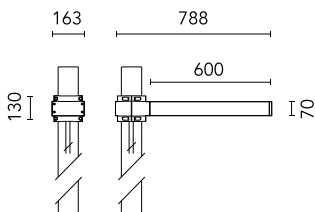

Optisch

Beleuchtungstyp	Direkt
LED-Typ	Leistungs-LED
Light distribution	Asymmetrisch
Optiktyp	Scheinwerfer mit großem Abstrahlwinkel