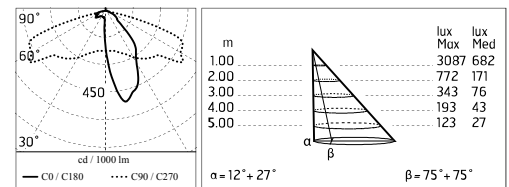

Optisch

Beleuchtungstyp	Direkt
LED-Typ	Leistungs-LED
Light distribution	Asymmetrisch
Optiktyp	Scheinwerfer mit großem Abstrahlwinkel