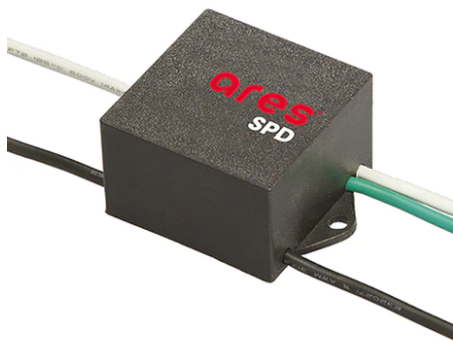

Dooku 600 Single Top Pole Ø102 mm Foot&Cycle Optic Dimmable 1-10V

■ 539026-310.6 - Grau

Projector for installation on wall or on pole (Ø76mm or Ø102mm).

Configuration: extruded aluminium structure with die-cast closing ends, EN AB-47100 alloy (low copper content).

Glass diffuser: extra-clear with silk-screen border, fixed to the aluminium through a robotic gluing system.

Double layer coating for high resistance to corrosion: the aluminium components are painted with a double coat using powders which are compliant with QUALICOAT standards: a first layer of epoxy powder (with excellent chemical and mechanical resistance) and a second finishing layer of polyester powder (resistant to UV rays and atmospheric agents). The entire painting process of the aluminium fitting starts from components which have been sand-blasted in advance to make the surface more porous and increase the adherence of the paint. Ares effects alkaline and acid washing to clean the surfaces completely, then rinses with demineralised water to remove any residue particles, subsequently a chemical conversion treatment is done to protect against rusting.

Protection rating: IP65

In compliance with EN60598-1 standards

Class of insulation: I

Installation: the luminaire is equipped with 400mm cable and a 2-way terminal block for 3-conductor cables - IP68.

During the installation and the maintenance of the fixtures it is important to be careful and avoid damages on the paint coating.

Notfall

Ohne

Physikalisch

Farbe: Grau

Dooku 600 Single Top Pole Ø102 mm Foot&Cycle Optic Dimmable 1-10V

SPD (Surge Protection Device)
237

Pole Ø 102 mm h 4000 mm With Base
4140.6

Pole Ø 102 mm h 4000(+500 mm In-ground) mm
4145.6