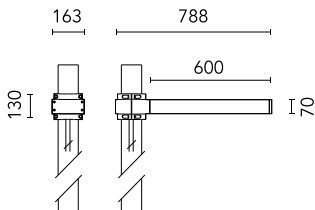

Optisch

Beleuchtungstyp	Direkt
LED-Typ	Leistungs-LED
Light distribution	Asymmetrisch
Optiktyp	Scheinwerfer mit großem Abstrahlwinkel