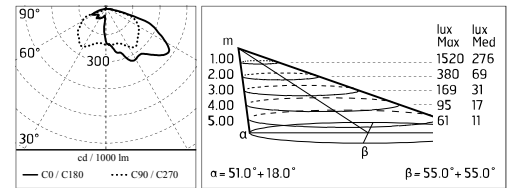

Optisch

Beleuchtungstyp	Direkt
LED-Typ	Leistungs-LED
Light distribution	Asymmetrisch
Optiktyp	Scheinwerfer mit großem Abstrahlwinkel