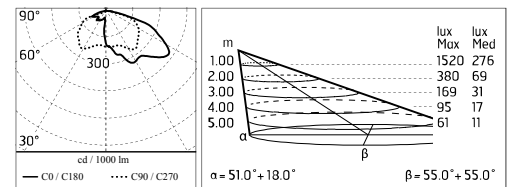

Optisch

Beleuchtungstyp	Direkt
LED-Typ	Leistungs-LED
Light distribution	Asymmetrisch
Optiktyp	Scheinwerfer mit großem Abstrahlwinkel