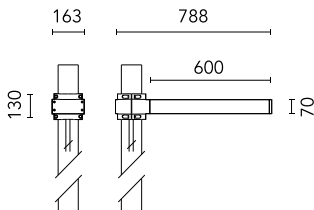

Optisch

Beleuchtungstyp	Direkt
LED-Typ	Leistungs-LED
Light distribution	Asymmetrisch
Optiktyp	Scheinwerfer mit großem Abstrahlwinkel