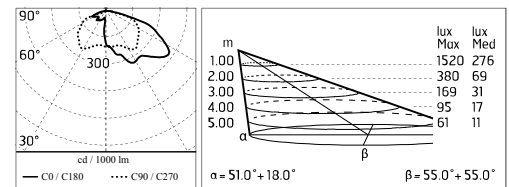

Optisch

Beleuchtungstyp	Direkt
LED-Typ	Leistungs-LED
Light distribution	Asymmetrisch
Optiktyp	Scheinwerfer mit großem Abstrahlwinkel