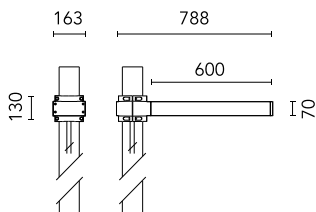

Optisch

Beleuchtungstyp	Direkt
LED-Typ	Leistungs-LED
Light distribution	Asymmetrisch
Optiktyp	Scheinwerfer mit großem Abstrahlwinkel