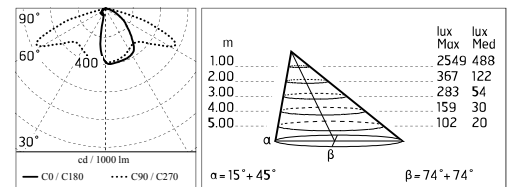

Optisch

Beleuchtungstyp	Direkt
LED-Typ	Leistungs-LED
Light distribution	Asymmetrisch
Optiktyp	Scheinwerfer mit großem Abstrahlwinkel