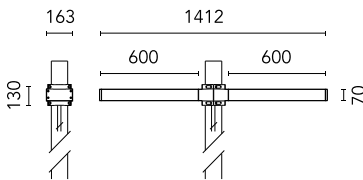

Optisch

Beleuchtungstyp	Direkt
LED-Typ	Leistungs-LED
Light distribution	Symmetrisch
Optiktyp	Scheinwerfer mit großem Abstrahlwinkel