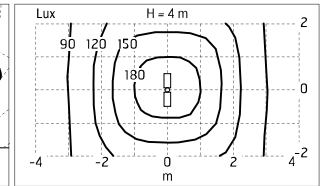

Optisch

Beleuchtungstyp	Direkt
LED-Typ	Leistungs-LED
Light distribution	Symmetrisch
Optiktyp	Scheinwerfer mit großem Abstrahlwinkel