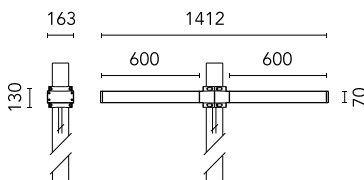

Optisch

Beleuchtungstyp	Direkt
LED-Typ	Leistungs-LED
Light distribution	Symmetrisch
Optiktyp	Scheinwerfer mit großem Abstrahlwinkel