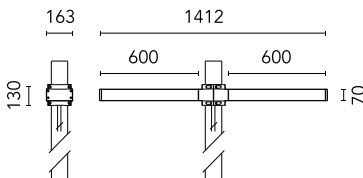

Optisch

Beleuchtungstyp	Direkt
LED-Typ	Leistungs-LED
Light distribution	Symmetrisch
Optiktyp	Scheinwerfer mit großem Abstrahlwinkel