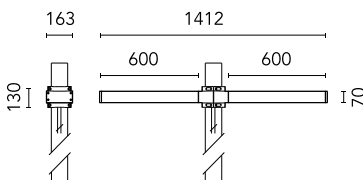

Optisch

Beleuchtungstyp	Direkt
LED-Typ	Leistungs-LED
Light distribution	Symmetrisch
Optiktyp	Scheinwerfer mit großem Abstrahlwinkel