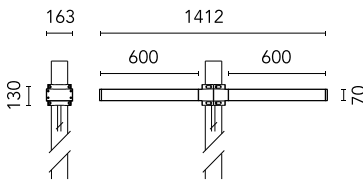

Optisch

Beleuchtungstyp	Direkt
LED-Typ	Leistungs-LED
Light distribution	Asymmetrisch
Optiktyp	Scheinwerfer mit großem Abstrahlwinkel