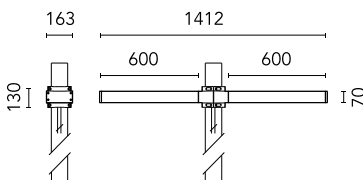

Optisch

Beleuchtungstyp	Direkt
LED-Typ	Leistungs-LED
Light distribution	Asymmetrisch
Optiktyp	Scheinwerfer mit großem Abstrahlwinkel