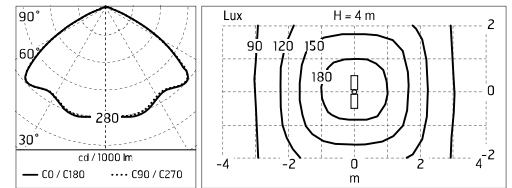

Optisch

Beleuchtungstyp	Direkt
LED-Typ	Leistungs-LED
Light distribution	Symmetrisch
Optiktyp	Scheinwerfer mit großem Abstrahlwinkel