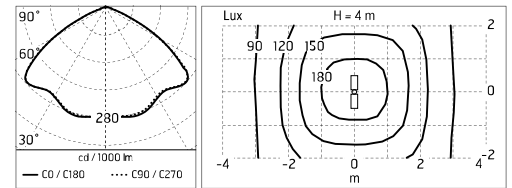

Optisch

Beleuchtungstyp Direkt
LED-Typ Leistungs-LED
Light distribution Symmetrisch
Optiktyp Scheinwerfer mit großem Abstrahlwinkel