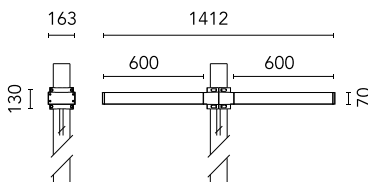

Optisch

Beleuchtungstyp Direkt
LED-Typ Leistungs-LED
Light distribution Symmetrisch
Optiktyp Scheinwerfer mit großem Abstrahlwinkel