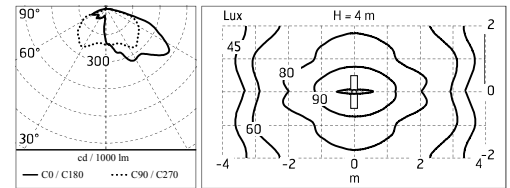

Optisch

Beleuchtungstyp	Direkt
LED-Typ	Leistungs-LED
Light distribution	Asymmetrisch
Optiktyp	Scheinwerfer mit großem Abstrahlwinkel