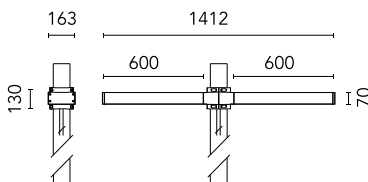

Optisch

Beleuchtungstyp	Direkt
LED-Typ	Leistungs-LED
Light distribution	Asymmetrisch
Optiktyp	Scheinwerfer mit großem Abstrahlwinkel