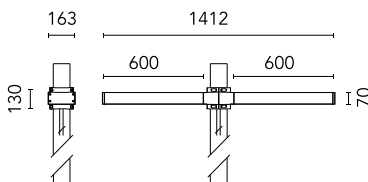

Optisch

Beleuchtungstyp	Direkt
LED-Typ	Leistungs-LED
Light distribution	Symmetrisch
Optiktyp	Scheinwerfer mit großem Abstrahlwinkel