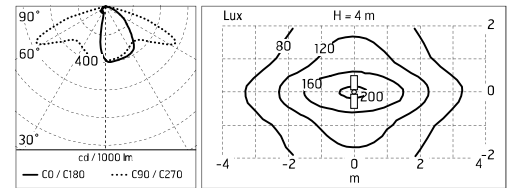

Optisch

Beleuchtungstyp	Direkt
LED-Typ	Leistungs-LED
Light distribution	Symmetrisch
Optiktyp	Scheinwerfer mit großem Abstrahlwinkel