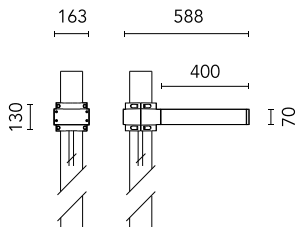

Optisch

Beleuchtungstyp	Direkt
LED-Typ	Leistungs-LED
Light distribution	Symmetrisch
Optiktyp	Scheinwerfer mit großem Abstrahlwinkel