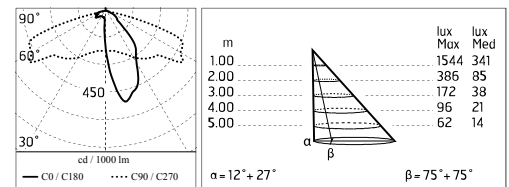

Optisch

Beleuchtungstyp	Direkt
LED-Typ	Leistungs-LED
Light distribution	Asymmetrisch
Optiktyp	Scheinwerfer mit großem Abstrahlwinkel