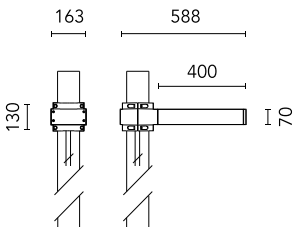

Optisch

Beleuchtungstyp	Direkt
LED-Typ	Leistungs-LED
Light distribution	Asymmetrisch
Optiktyp	Scheinwerfer mit großem Abstrahlwinkel