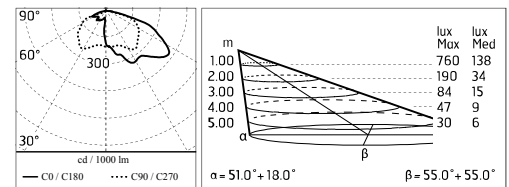

Optisch

Beleuchtungstyp	Direkt
LED-Typ	Leistungs-LED
Light distribution	Asymmetrisch
Optiktyp	Scheinwerfer mit großem Abstrahlwinkel