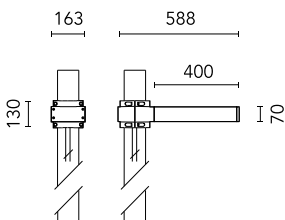

Optisch

Beleuchtungstyp	Direkt
LED-Typ	Leistungs-LED
Light distribution	Asymmetrisch
Optiktyp	Scheinwerfer mit großem Abstrahlwinkel