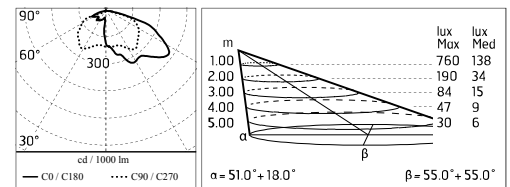

Optisch

Beleuchtungstyp	Direkt
LED-Typ	Leistungs-LED
Light distribution	Asymmetrisch
Optiktyp	Scheinwerfer mit großem Abstrahlwinkel