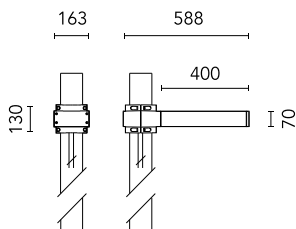

Optisch

Beleuchtungstyp	Direkt
LED-Typ	Leistungs-LED
Light distribution	Asymmetrisch
Optiktyp	Scheinwerfer mit großem Abstrahlwinkel